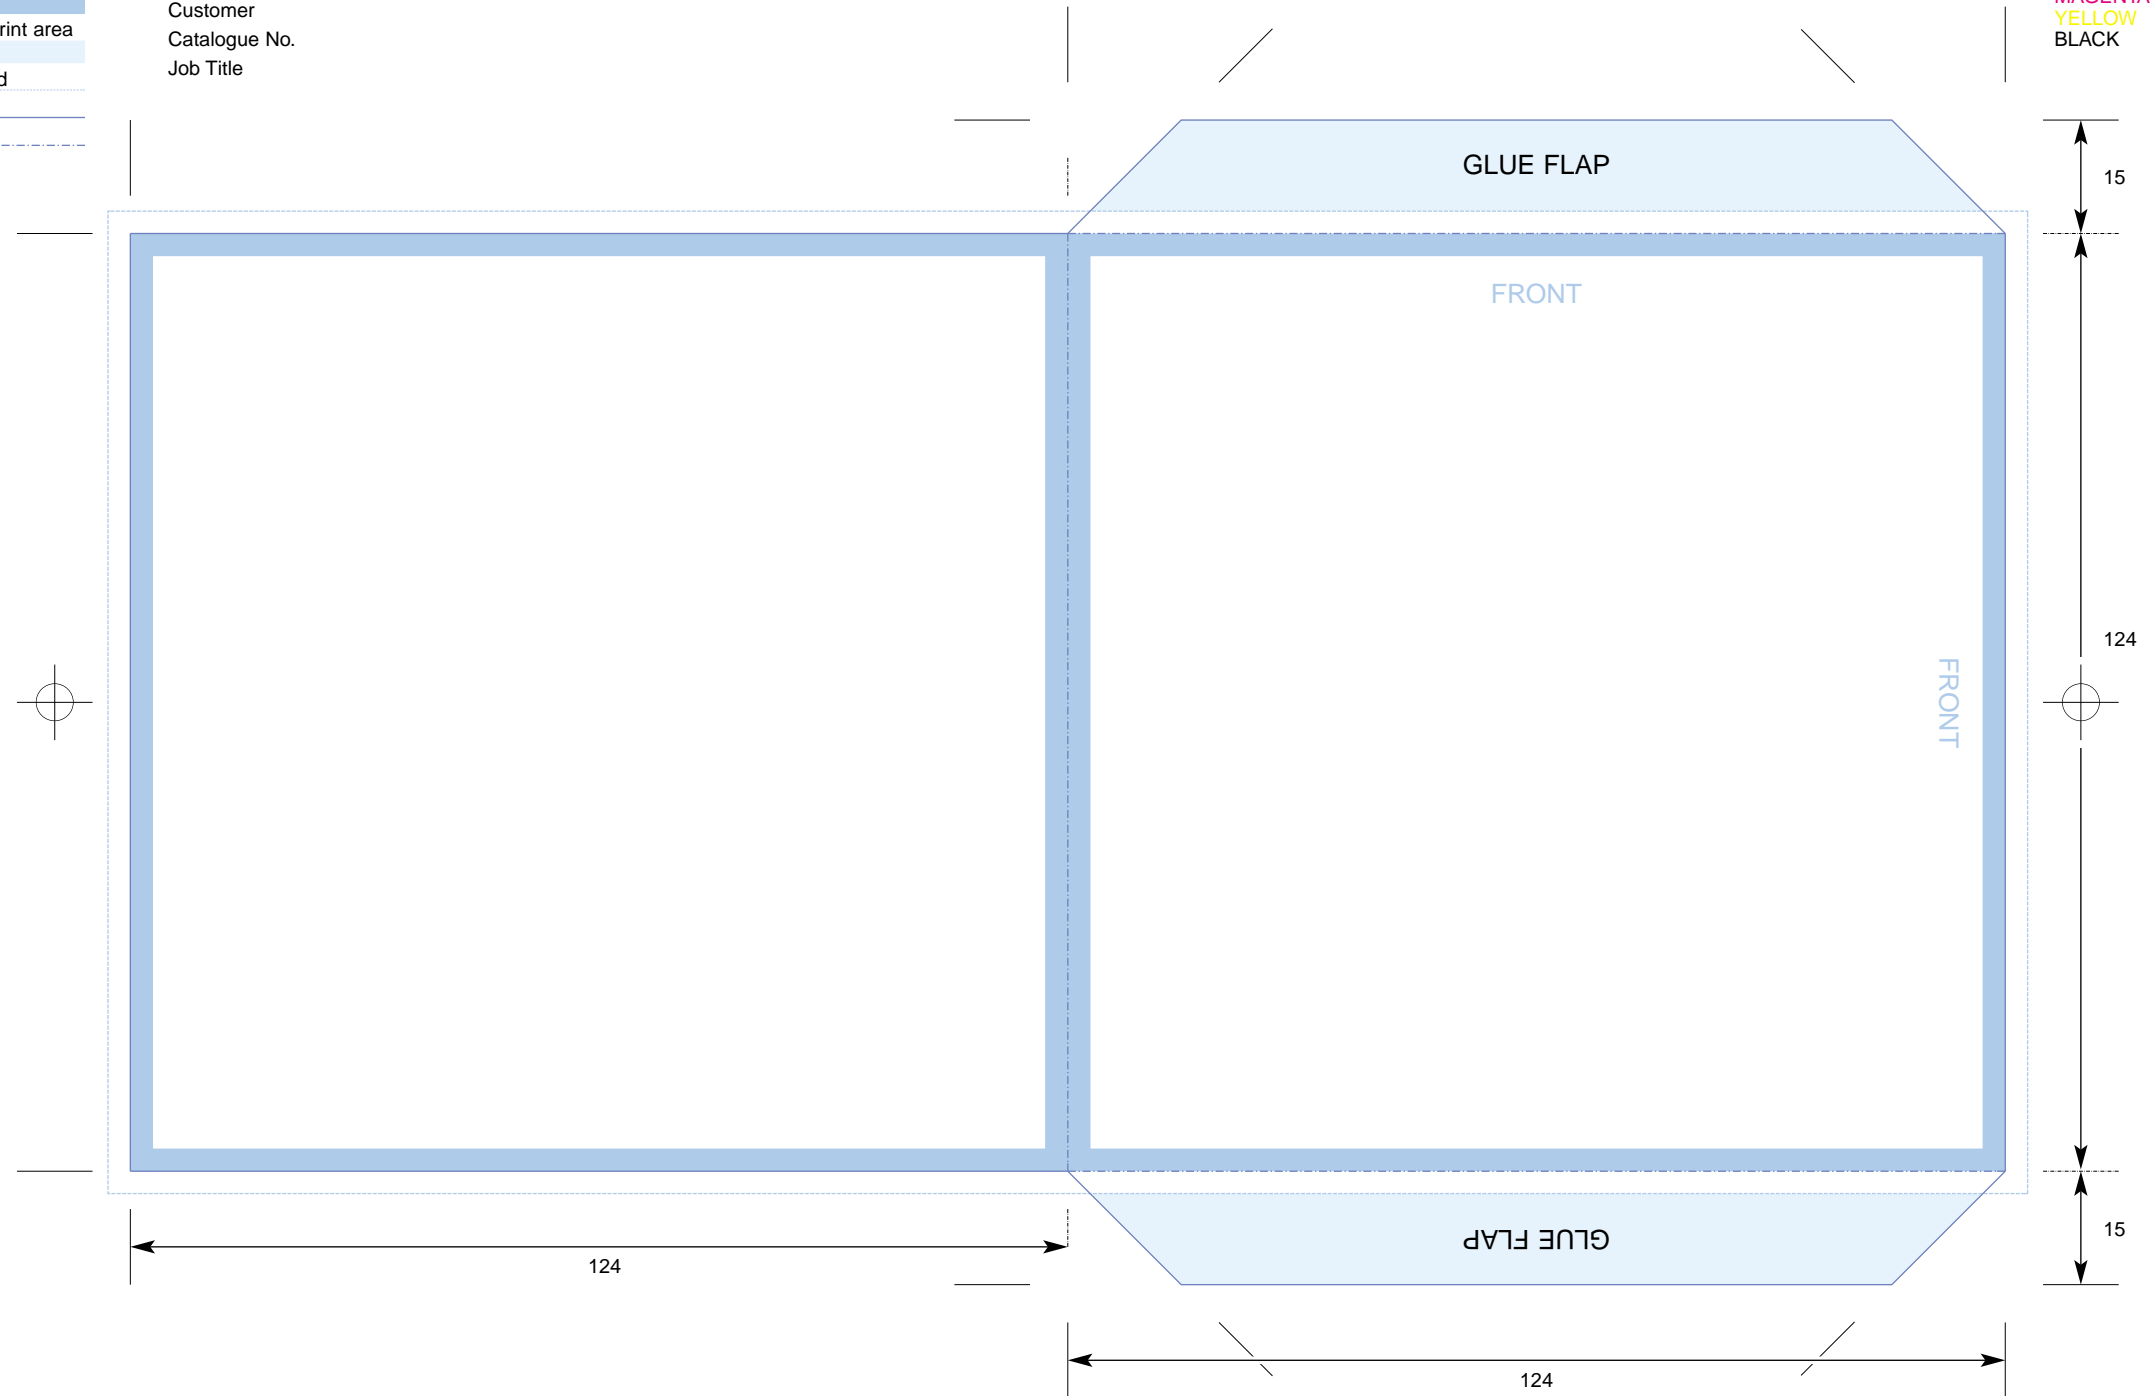

Key:
 No text area
 No print area
 Bleed
 Trim
 Fold

CD-UK CTP Template: CD_5W1
Compact Disc 5 inch Wallet (Internal Flaps)

Customer
 Catalogue No.
 Job Title

COLOURS
 CYAN
 MAGENTA
 YELLOW
 BLACK

PLEASE NOTE THIS TEMPLATE HAS BEEN CREATED USING SPECIFIC CO-ORDINATES REQUIRED FOR COMPUTER TO PLATE IMAGING AND IS NOT TO BE ALTERED, MOVED OR THE DOCUMENT SIZE CHANGED. ALL DIMENSIONS ARE IN MILLIMETRES. BLEED ALLOWANCE OF 3MM ON TRIMMED EDGES