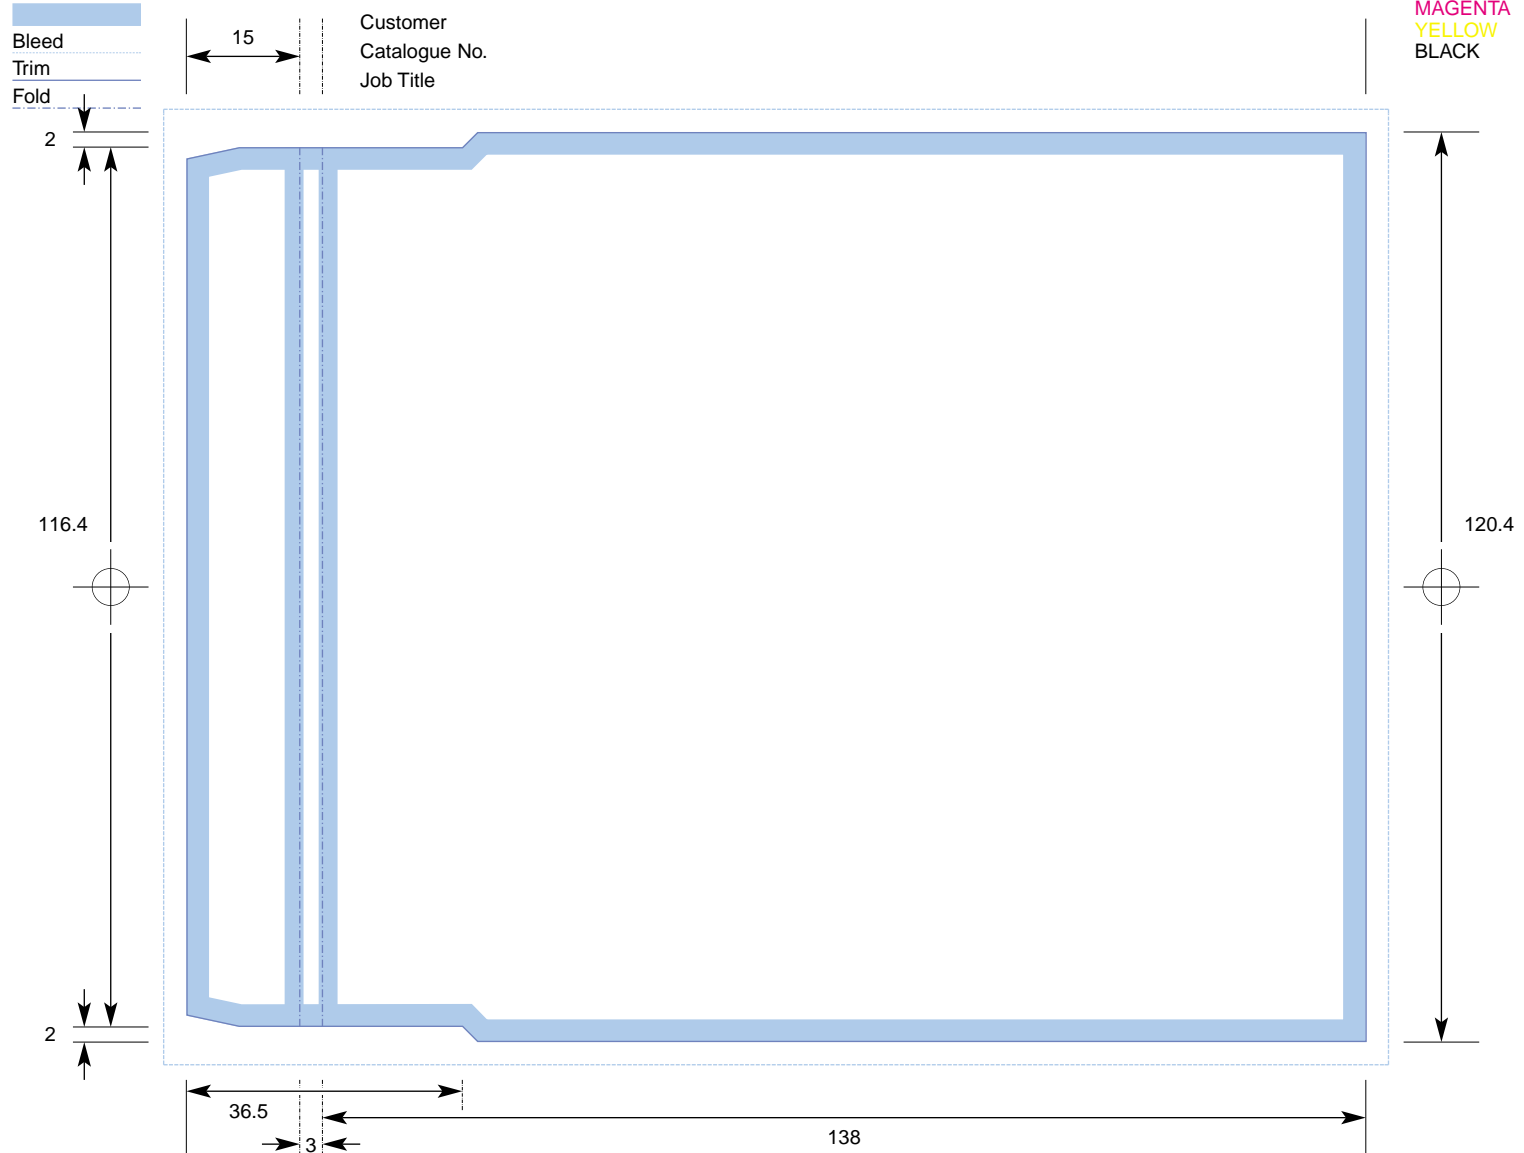

Key:  
No text area  
Bleed  
Trim  
Fold

CD-UK CTP Template: CD\_CDJ1  
Compact Disc J Card

COLOURS  
CYAN  
MAGENTA  
YELLOW  
BLACK

Customer  
Catalogue No.  
Job Title

**PLEASE NOTE** THIS TEMPLATE HAS BEEN CREATED USING SPECIFIC CO-ORDINATES REQUIRED FOR COMPUTER TO PLATE IMAGING AND IS NOT TO BE ALTERED, MOVED OR THE DOCUMENT SIZE CHANGED. ALL DIMENSIONS ARE IN MILLIMETRES. BLEED ALLOWANCE OF 3MM ON TRIMMED EDGES