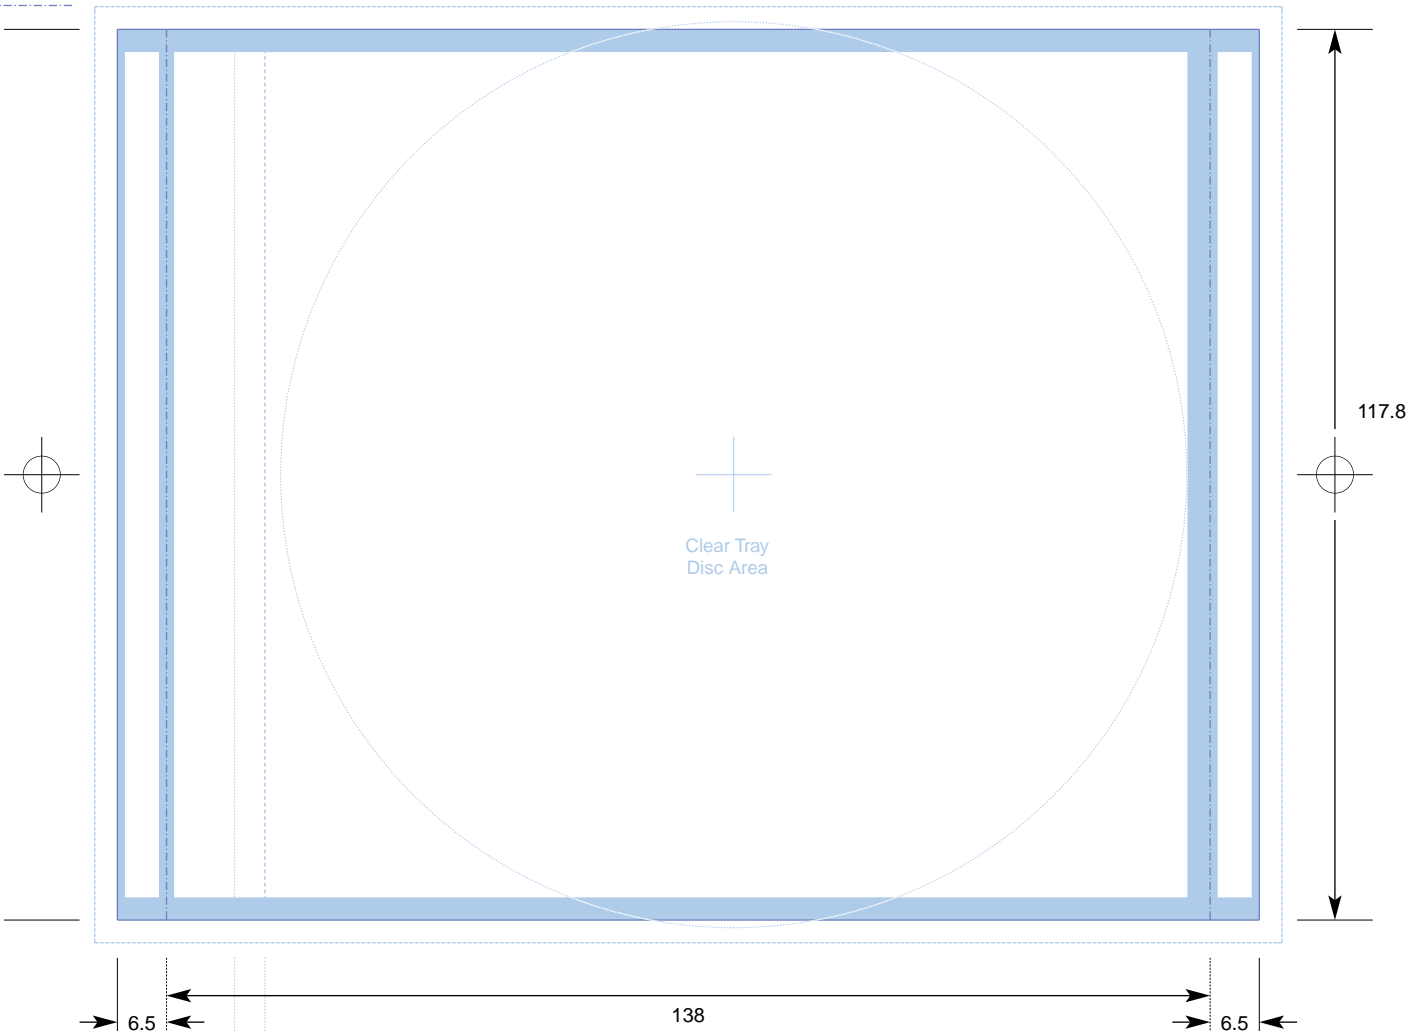

CD-UK CTP Template: CD_INL4
Compact Disc Inside Inlay (clearcase)

COLOURS
CYAN
MAGENTA
YELLOW
BLACK

- Key:
No text area
Bleed
Trim
Fold

Clear
Spine
Area

Customer
Catalogue No.
Job Title

Clear Tray
Disc Area

PLEASE NOTE THIS TEMPLATE HAS BEEN CREATED USING SPECIFIC CO-ORDINATES REQUIRED FOR COMPUTER TO PLATE IMAGING AND IS NOT TO BE ALTERED, MOVED OR THE DOCUMENT SIZE CHANGED. ALL DIMENSIONS ARE IN MILLIMETRES. BLEED ALLOWANCE OF 3MM ON TRIMMED EDGES