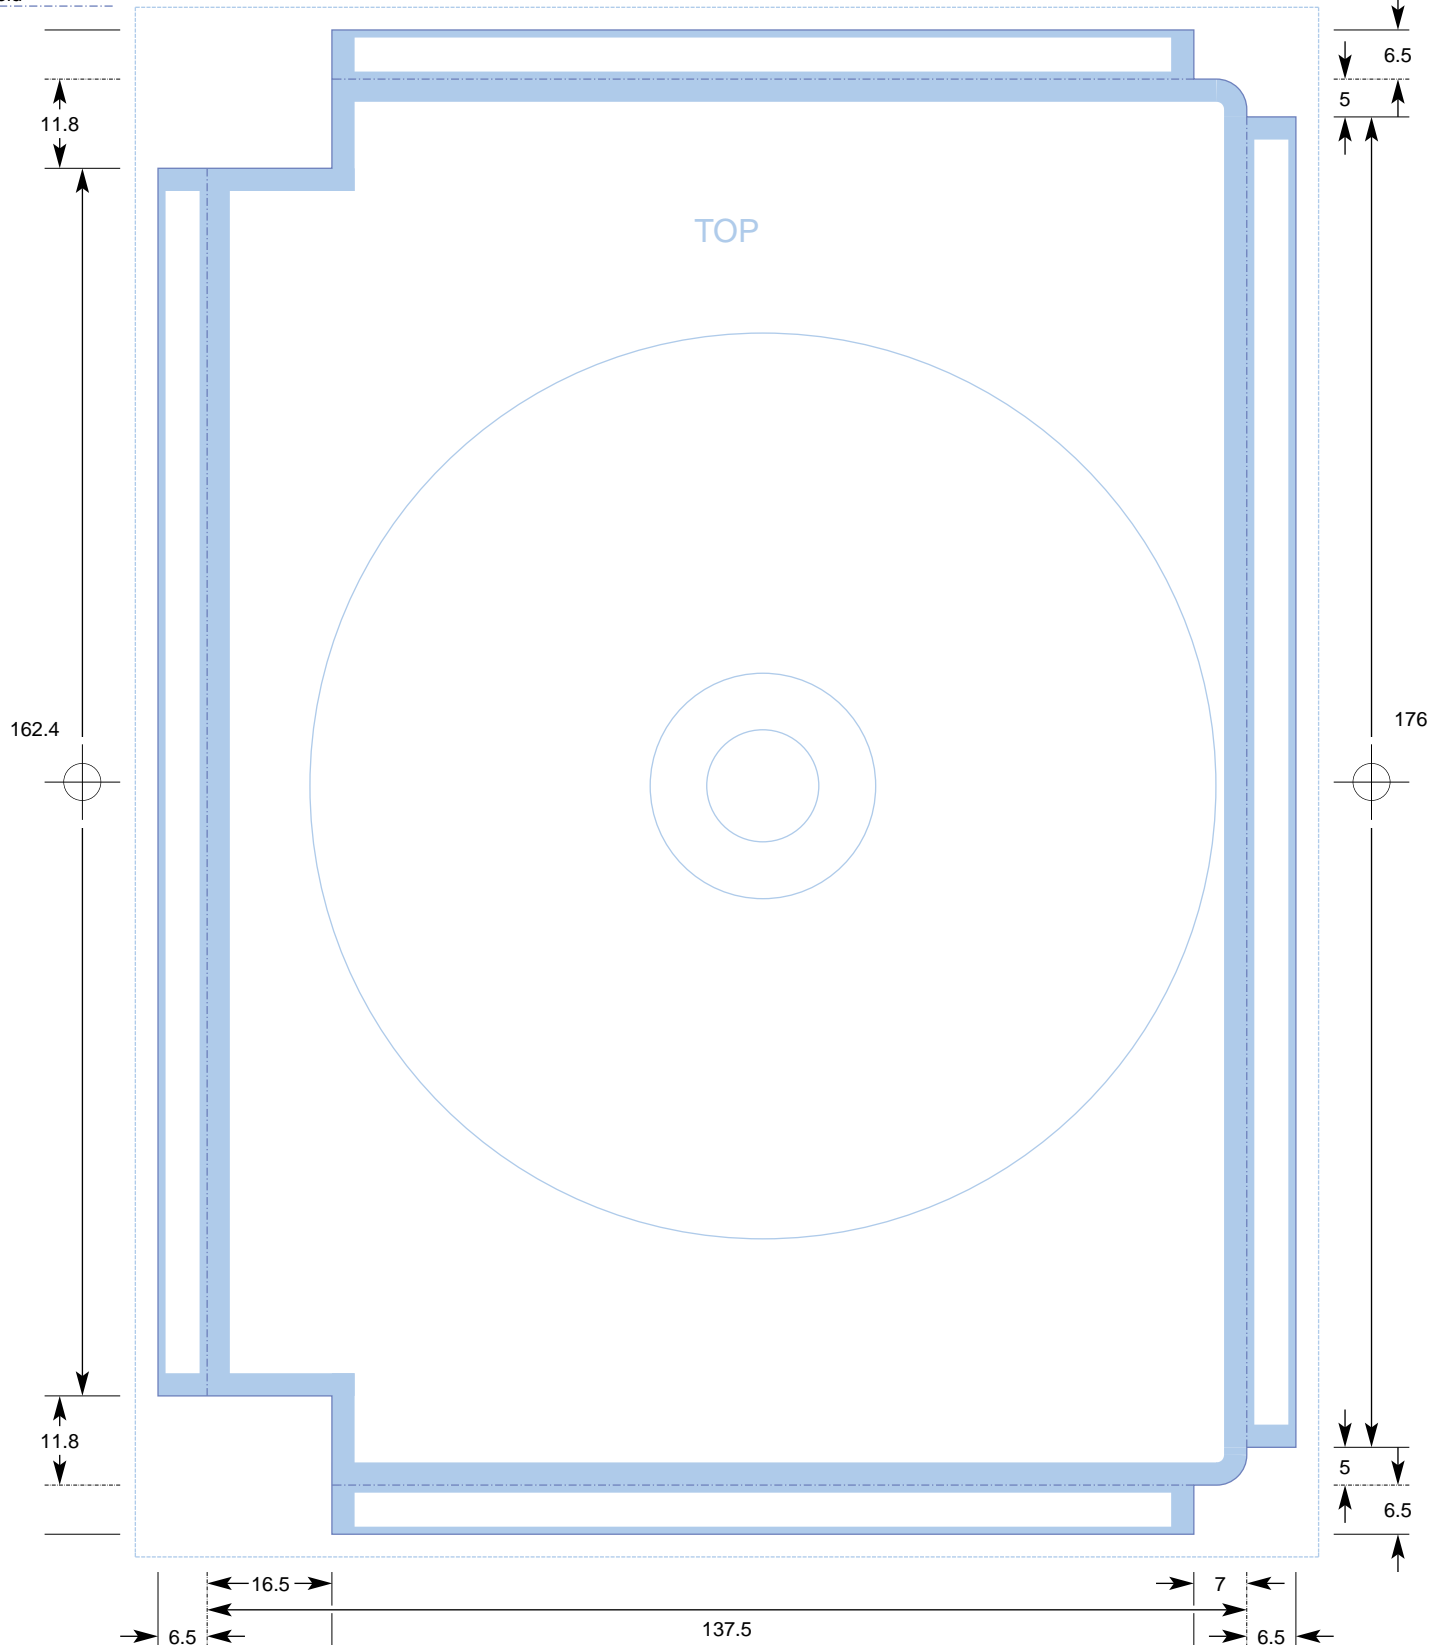

Key:

No text area

Bleed

Trim

Fold

CD-UK CTP Template: DVD_INL10 DVD Super Jewel Box NH King Bottom Inside Inlay

Customer

Catalogue No.

Job Title

COLOURS
CYAN
MAGENTA
YELLOW
BLACK

PLEASE NOTE THIS TEMPLATE HAS BEEN CREATED USING SPECIFIC CO-ORDINATES REQUIRED FOR COMPUTER TO PLATE IMAGING AND IS NOT TO BE ALTERED, MOVED OR THE DOCUMENT SIZE CHANGED. ALL DIMENSIONS ARE IN MILLIMETRES. BLEED ALLOWANCE OF 3MM ON TRIMMED EDGES