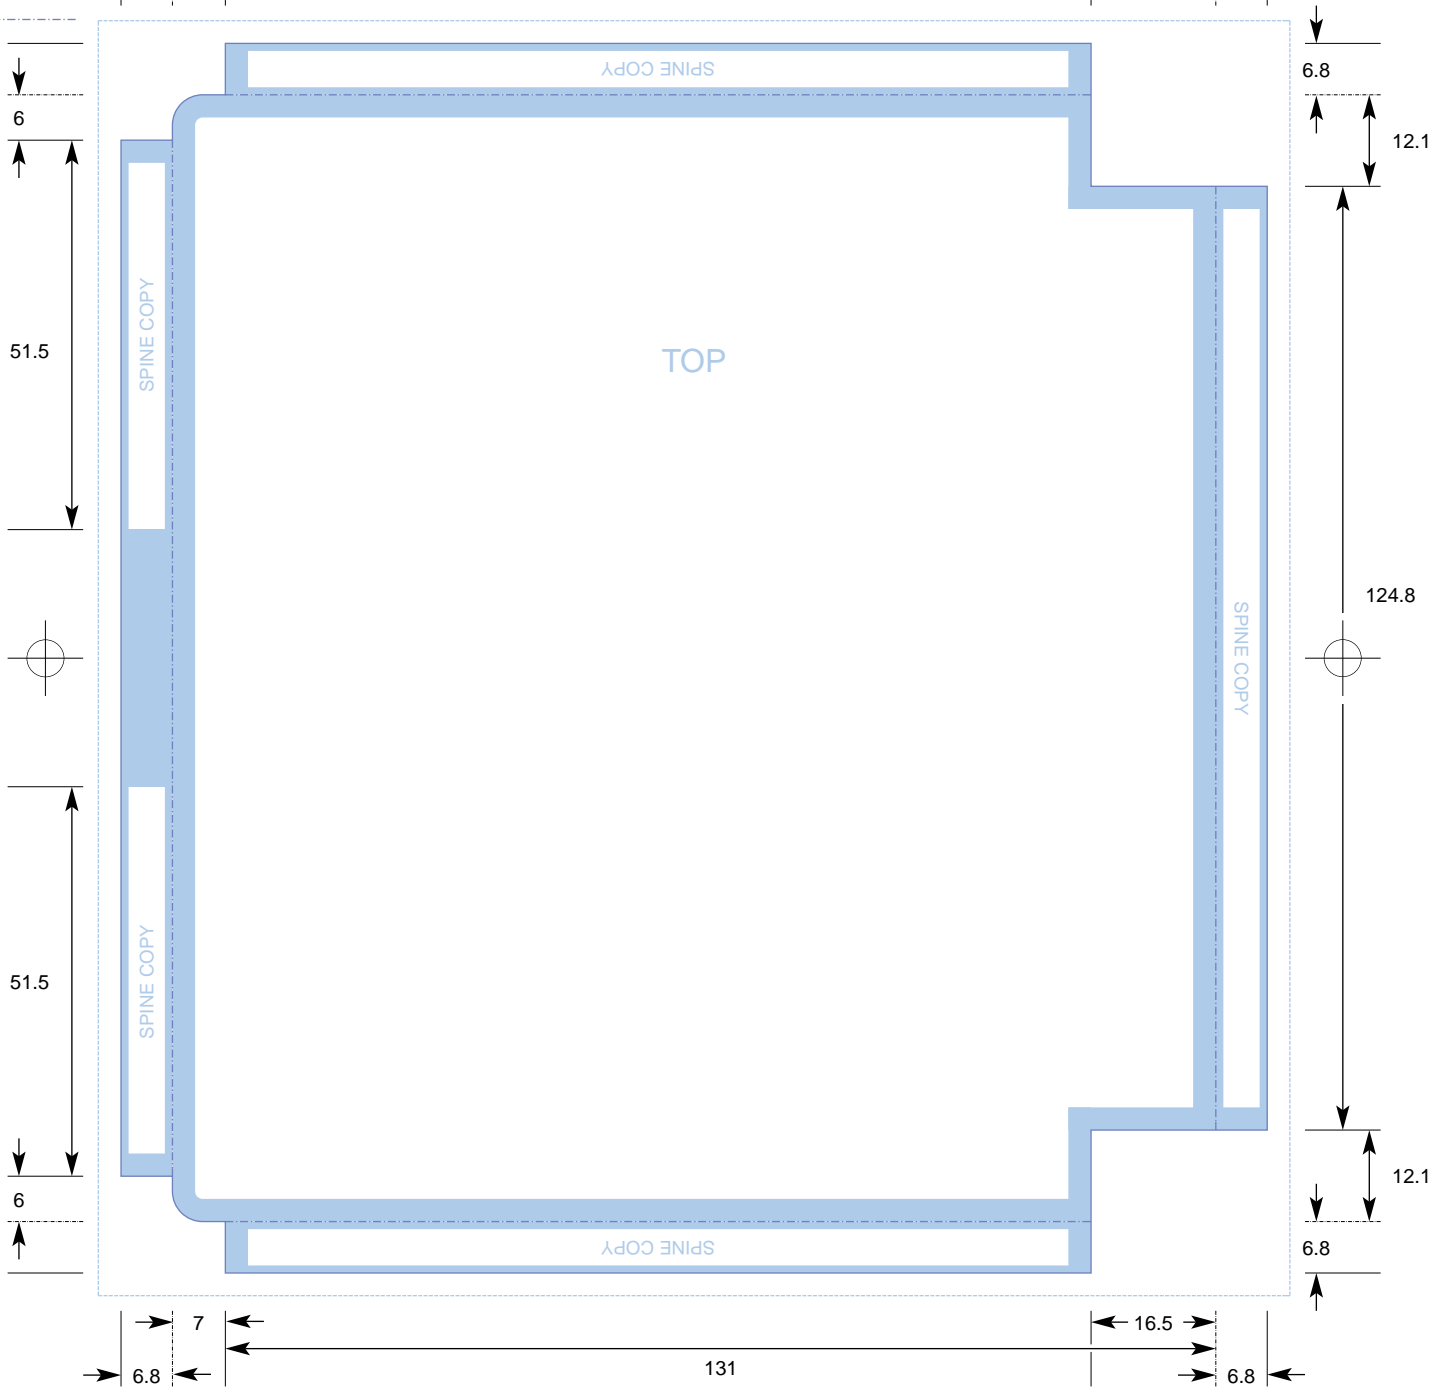

**CD-UK CTP Template: DVD\_INL11  
DVD Super Jewel Box NH Plus Bottom Inlay**

**COLOURS**  
 CYAN  
 MAGENTA  
 YELLOW  
 BLACK

- Key:
- No text area
- Bleed
- Trim
- Fold

Customer  
 Catalogue No.  
 Job Title

**PLEASE NOTE THIS TEMPLATE HAS BEEN CREATED USING SPECIFIC CO-ORDINATES REQUIRED FOR COMPUTER TO PLATE IMAGING AND IS NOT TO BE ALTERED, MOVED OR THE DOCUMENT SIZE CHANGED. ALL DIMENSIONS ARE IN MILLIMETRES. BLEED ALLOWANCE OF 3MM ON TRIMMED EDGES**