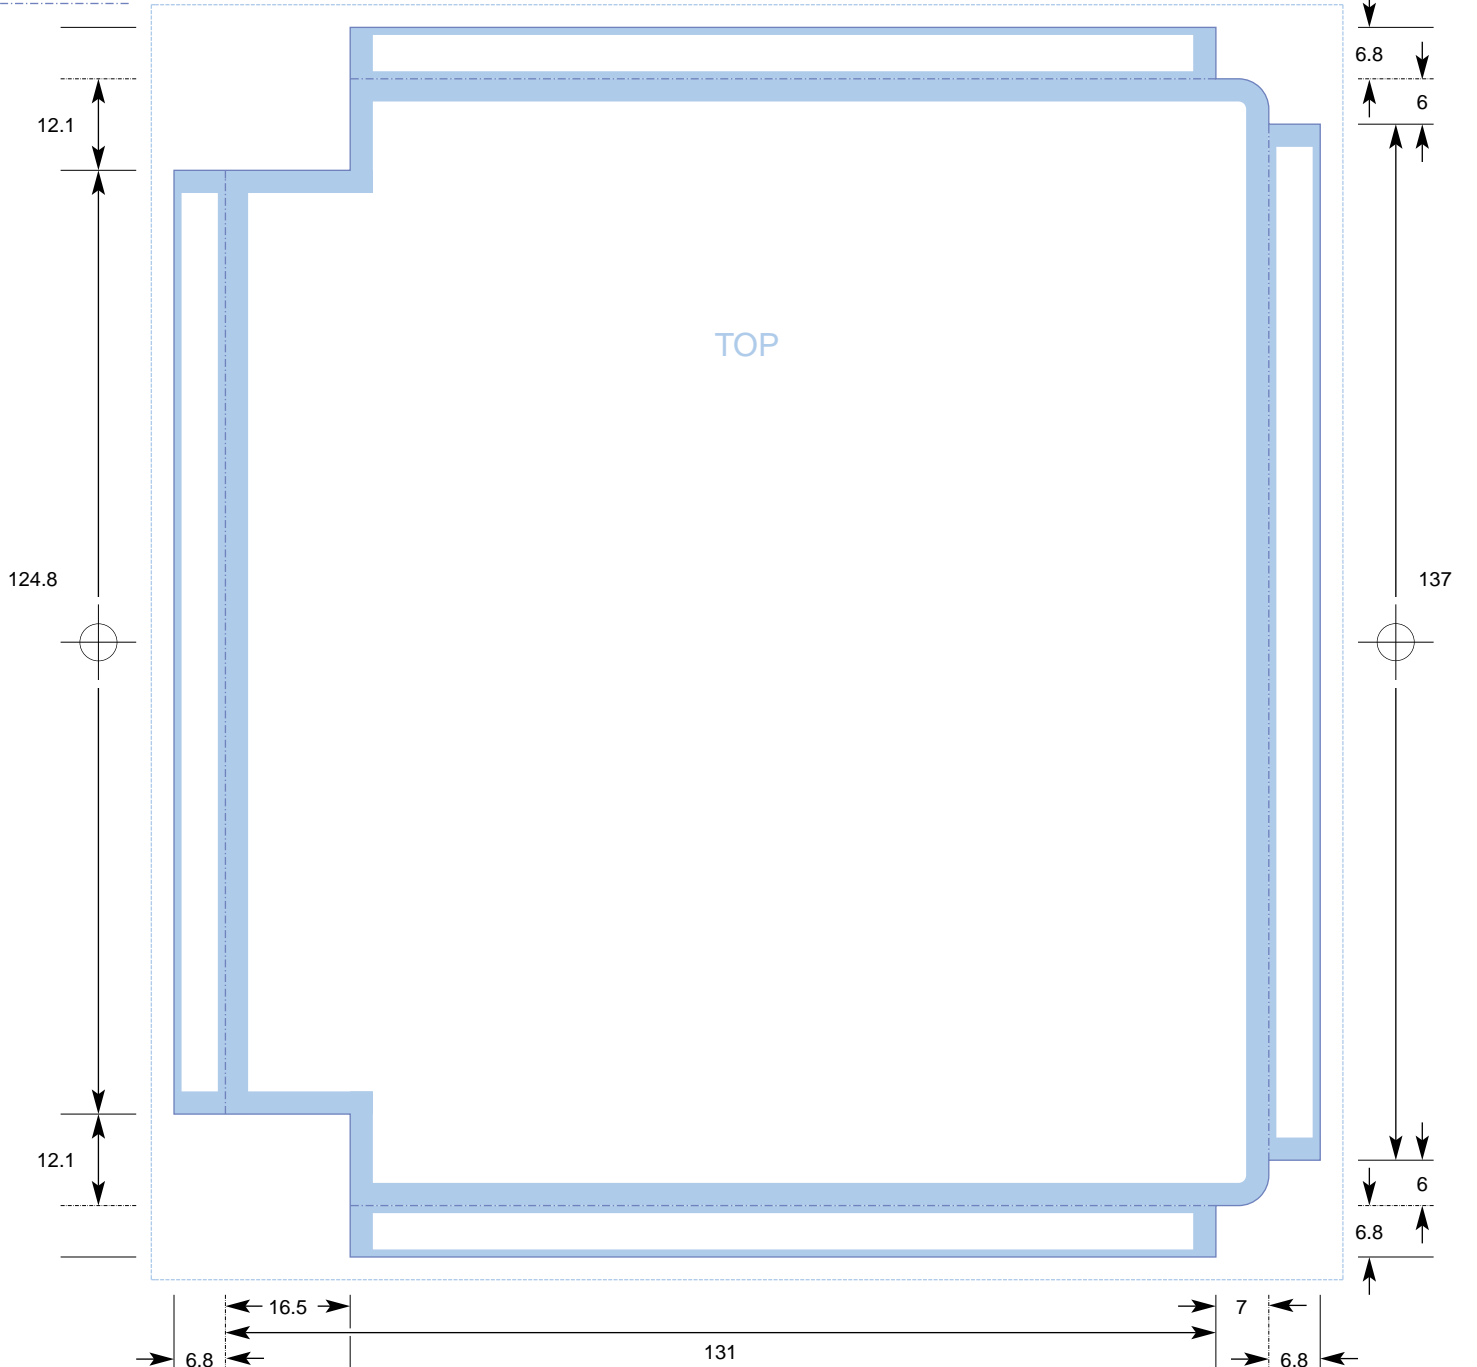

COLOURS
 CYAN
 MAGENTA
 YELLOW
 BLACK

CD-UK CTP Template: DVD_INL12
DVD Super Jewel Box NH Plus Bottom Inside Inlay
 Customer
 Catalogue No.
 Job Title

Key:
 No text area
 Bleed
 Trim
 Fold

PLEASE NOTE THIS TEMPLATE HAS BEEN CREATED USING SPECIFIC CO-ORDINATES REQUIRED FOR COMPUTER TO PLATE IMAGING AND IS NOT TO BE ALTERED, MOVED OR THE DOCUMENT SIZE CHANGED. ALL DIMENSIONS ARE IN MILLIMETRES. BLEED ALLOWANCE OF 3MM ON TRIMMED EDGES