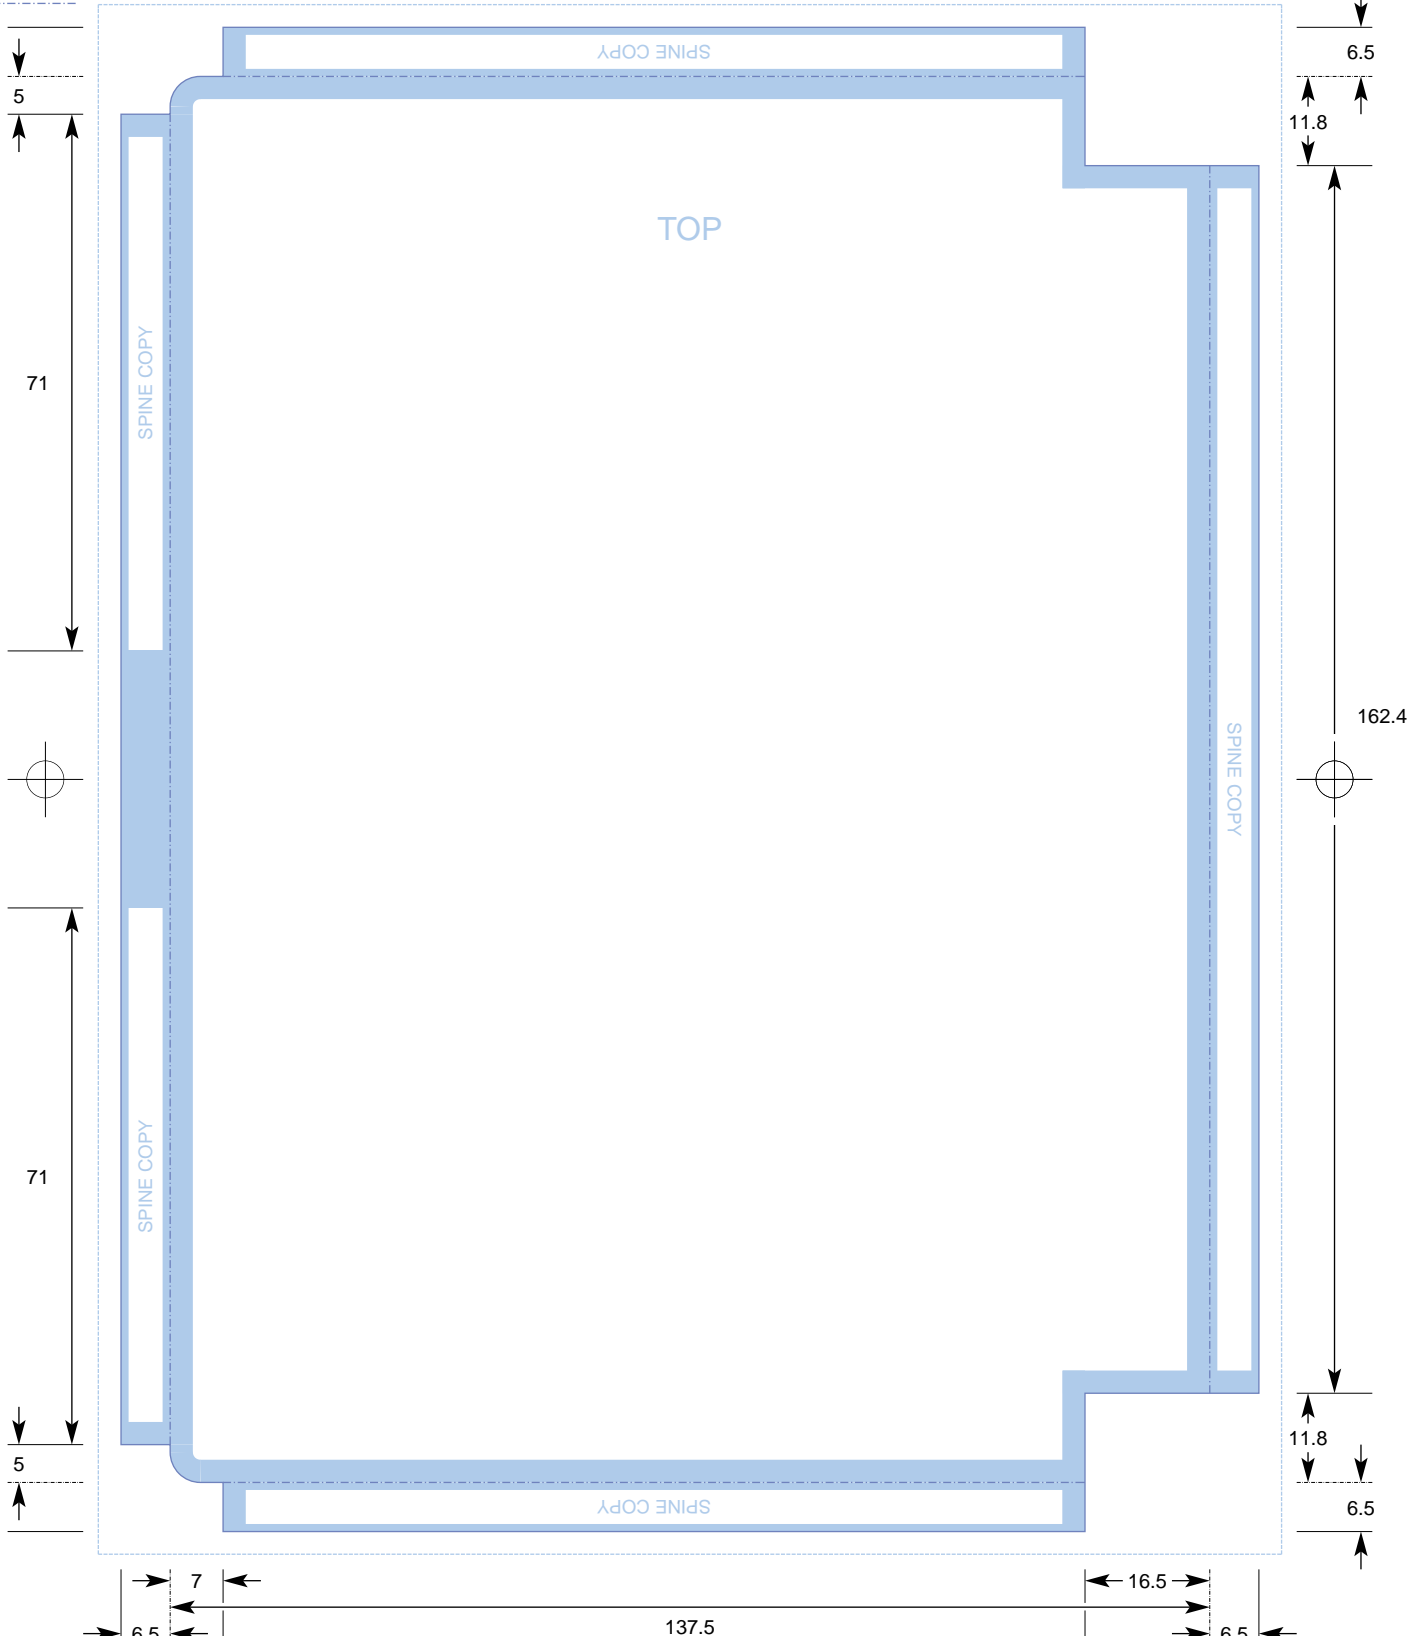

CD-UK CTP Template: DVD\_INL9  
DVD Super Jewel Box NH King Bottom Inlay

COLOURS  
CYAN  
MAGENTA  
YELLOW  
BLACK

- No text area
- Bleed
- Trim
- Fold

Customer  
Catalogue No.  
Job Title

**PLEASE NOTE** THIS TEMPLATE HAS BEEN CREATED USING SPECIFIC CO-ORDINATES REQUIRED FOR COMPUTER TO PLATE IMAGING AND IS NOT TO BE ALTERED, MOVED OR THE DOCUMENT SIZE CHANGED. ALL DIMENSIONS ARE IN MILLIMETRES. BLEED ALLOWANCE OF 3MM ON TRIMMED EDGES